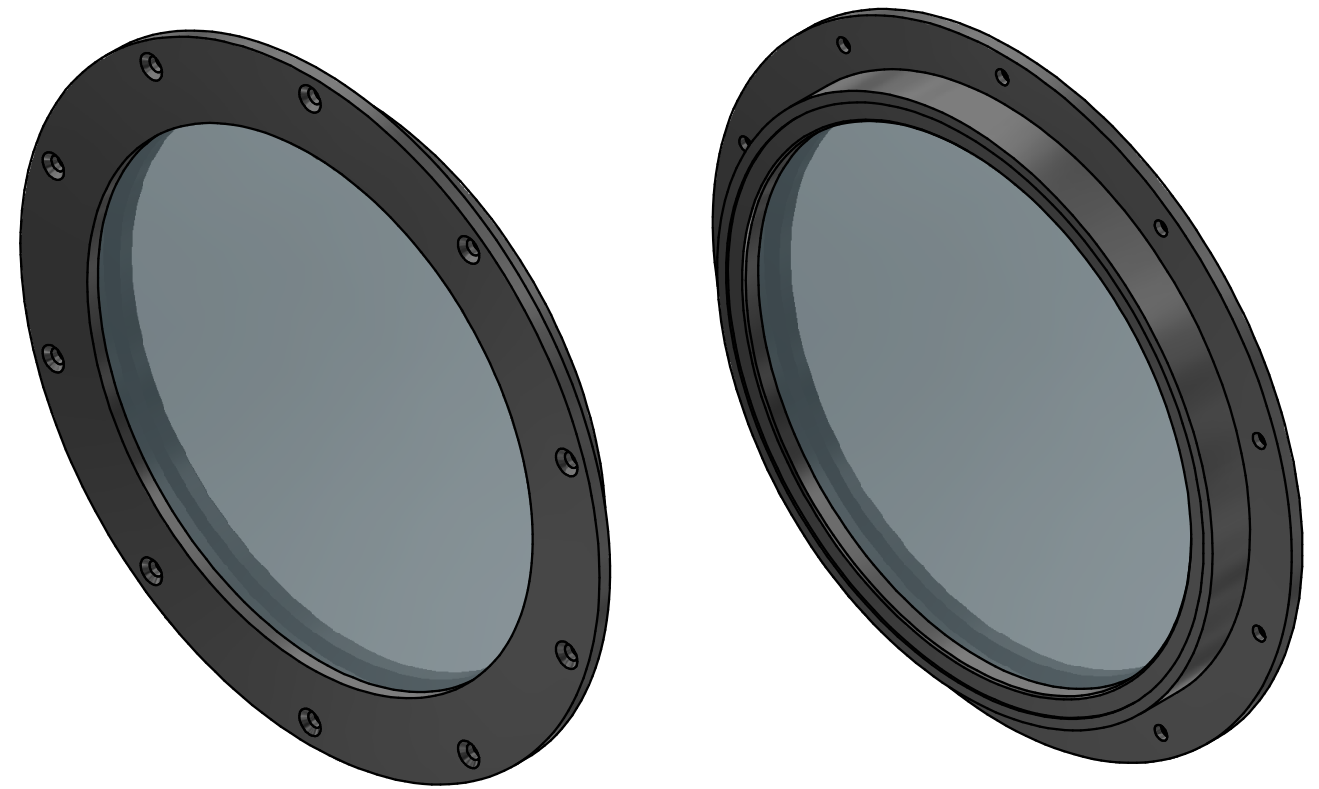

FRONT VIEW  
1:3

SECTION A-A  
1:3

This drawing and design is protected by copyright and the information is confidential. It is also protected and registered under Dutch laws through the Dutch government department for Taxes. The drawing and/or models may not to be copied, reproduced, duplicated or disclosed to others, in whole or in part without prior written consent of Rob Snel b.v./the Netherlands

3D-IMPRESSION

C				
B				
A				
Rev.:	REV. DATE:	REVISION SUBJECT		
Date:	6-2-2024	 <b>Rob Snel</b> TECHNISCHE GROOTHANDEL	Rob Snel Technische Groothandel Industrieweg 39 3361 HJ Sliedrecht T +31 (0)184 43 30 30 F +31 (0)184 43 30 31 E s.snel@robsnel.nl I www.robsnel.nl	
Drawn:	HB		Art.nr:	
Scale:	1:3		Projection type:	
Status:	Pending			
Cust.:				
Project:		Title: Aluminium Porthole ø250		
Mat:	Dwg.nr:	45.AL.250.00	Revision:	0
			Sheet:	1
			Format:	A3