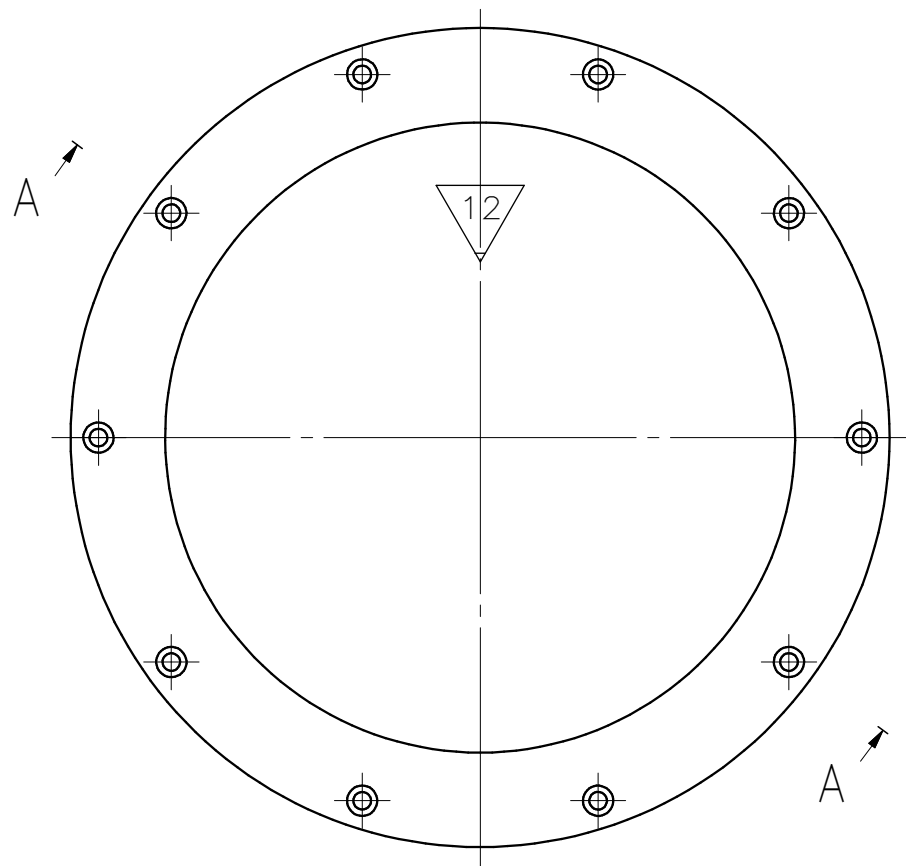

FRONT VIEW  
1:3

SECTION A-A  
1:3

This drawing and design is protected by copyright and the information is confidential. It is also protected and registered under Dutch laws through the Dutch government department for Taxes. The drawing and/or models may not to be copied, reproduced, duplicated or disclosed to others, in whole or in part without prior written consent of Rob Snel b.v./the Netherlands

3D-IMPRESSION

C				
B				
A				
Rev.:	REV. DATE:	REVISION SUBJECT		
Date:	6-2-2024	 <b>Rob Snel</b> TECHNISCHE GROOTHANDEL	Rob Snel Technische Groothandel Industrieweg 39 3361 HJ Sliedrecht T +31 (0)184 43 30 30 F +31 (0)184 43 30 31 E s.snel@robsnel.nl I www.robsnel.nl	
Drawn:	HB		Art.nr:	
Scale:	1:3		Projection type:	
Status:	Pending			
Cust.:				
Project:		Title: Aluminium Porthole ø250		
Mat:	Dwg.nr:	45.AL.250.00	Revision:	0
			Sheet:	1
			Format:	A3