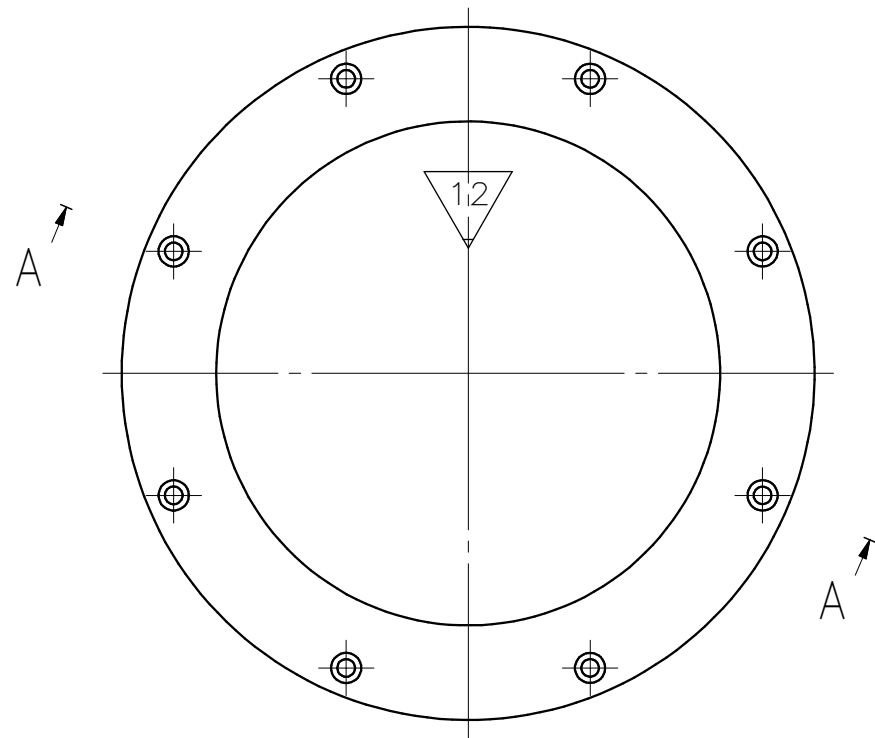

FRONT VIEW  
1:3

SECTION A-A  
1:3

This drawing and design is protected by copyright and the information is confidential. It is also protected and registered under Dutch laws through the Dutch government department for Taxes. The drawing and/or models may not to be copied, reproduced, duplicated or disclosed to others, in whole or in part without prior written consent of Rob Snel b.v./the Netherlands

3D-IMPRESSION

C				
B				
A				
Rev.:	REV. DATE:	REVISION SUBJECT		
Date:	6-2-2024	 <b>Rob Snel</b> TECHNISCHE GROOTHANDEL Rob Snel Technische Groothandel Industrieweg 39 3361 HJ Sliedrecht T +31 (0)184 43 30 30 F +31 (0)184 43 30 31 E s.snel@robsnel.nl I www.robsnel.nl	Art.nr:	
Drawn:	HB		Projection type:	
Scale:	1:3			
Status:	Pending			
Cust.:				
Project:		Title: Aluminium Porthole ø200		
Mat:	Dwg.nr:	45.AL.200.00	Revision:	0
			Sheet:	1
			Format:	A3