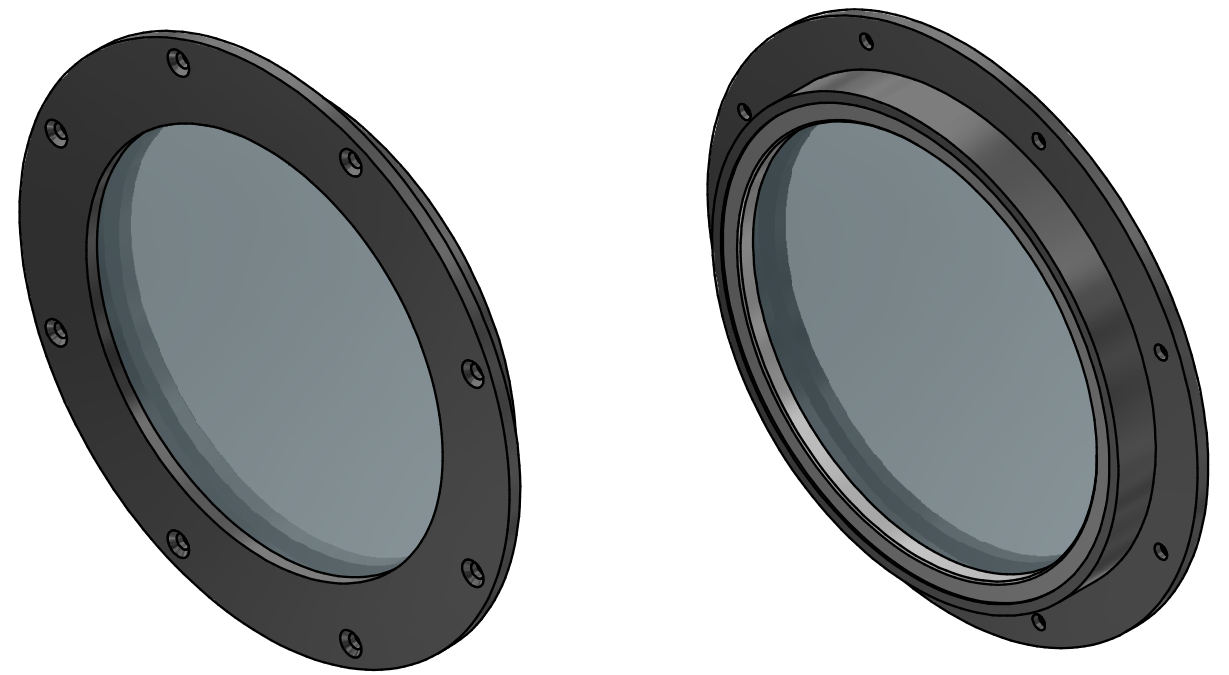

FRONT VIEW  
1:3

SECTION A-A  
1:3

This drawing and design is protected by copyright and the information is confidential. It is also protected and registered under Dutch laws through the Dutch government department for Taxes. The drawing and/or models may not to be copied, reproduced, duplicated or disclosed to others, in whole or in part without prior written consent of Rob Snel b.v./the Netherlands

3D-IMPRESSION

C				
B				
A				
Rev.:	REV. DATE:	REVISION SUBJECT		
Date:	6-2-2024	 <b>Rob Snel</b> TECHNISCHE GROOTHANDEL Rob Snel Technische Groothandel Industrieweg 39 3361 HJ Sliedrecht T +31 (0)184 43 30 30 F +31 (0)184 43 30 31 E s.snel@robsnel.nl I www.robsnel.nl	Art.nr:	
Drawn:	HB		Projection type:	
Scale:	1:3			
Status:	Pending			
Cust.:				
Project:		Title: Aluminium Porthole ø200		
Mat:	Dwg.nr:	45.AL.200.00	Revision:	0
			Sheet:	1
			Format:	A3