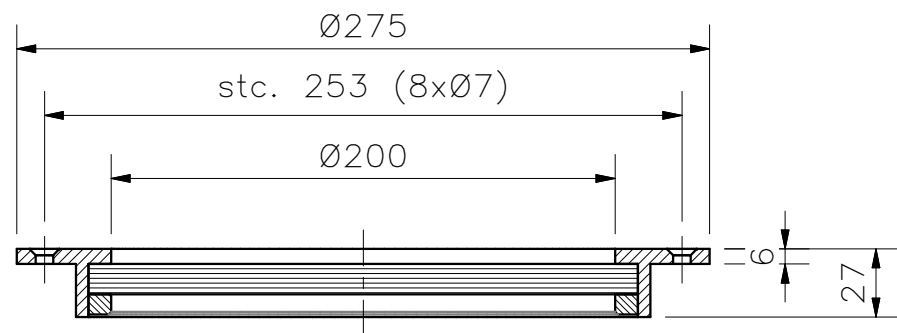

FRONT VIEW  
1:3

SECTION A-A  
1:3

This drawing and design is protected by copyright and the information is confidential. It is also protected and registered under Dutch laws through the Dutch government department for Taxes. The drawing and/or models may not to be copied, reproduced, duplicated or disclosed to others, in whole or in part without prior written consent of Rob Snel b.v./the Netherlands

3D-IMPRESSION

C				
B				
A				
Rev.:	REV. DATE:	REVISION SUBJECT		
Date:	6-2-2024	 <b>Rob Snel</b> TECHNISCHE GROOTHANDEL Rob Snel Technische Groothandel Industrieweg 39 3361 HJ Sliedrecht T +31 (0)184 43 30 30 F +31 (0)184 43 30 31 E s.snel@robsnel.nl I www.robsnel.nl	Art.nr:	
Drawn:	HB		Projection type:	
Scale:	1:3			
Status:	Pending			
Cust.:				
Project:		Title: Aluminium Porthole ø200		
Mat:	Dwg.nr:	45.AL.200.00	Revision:	0
			Sheet:	1
			Format:	A3